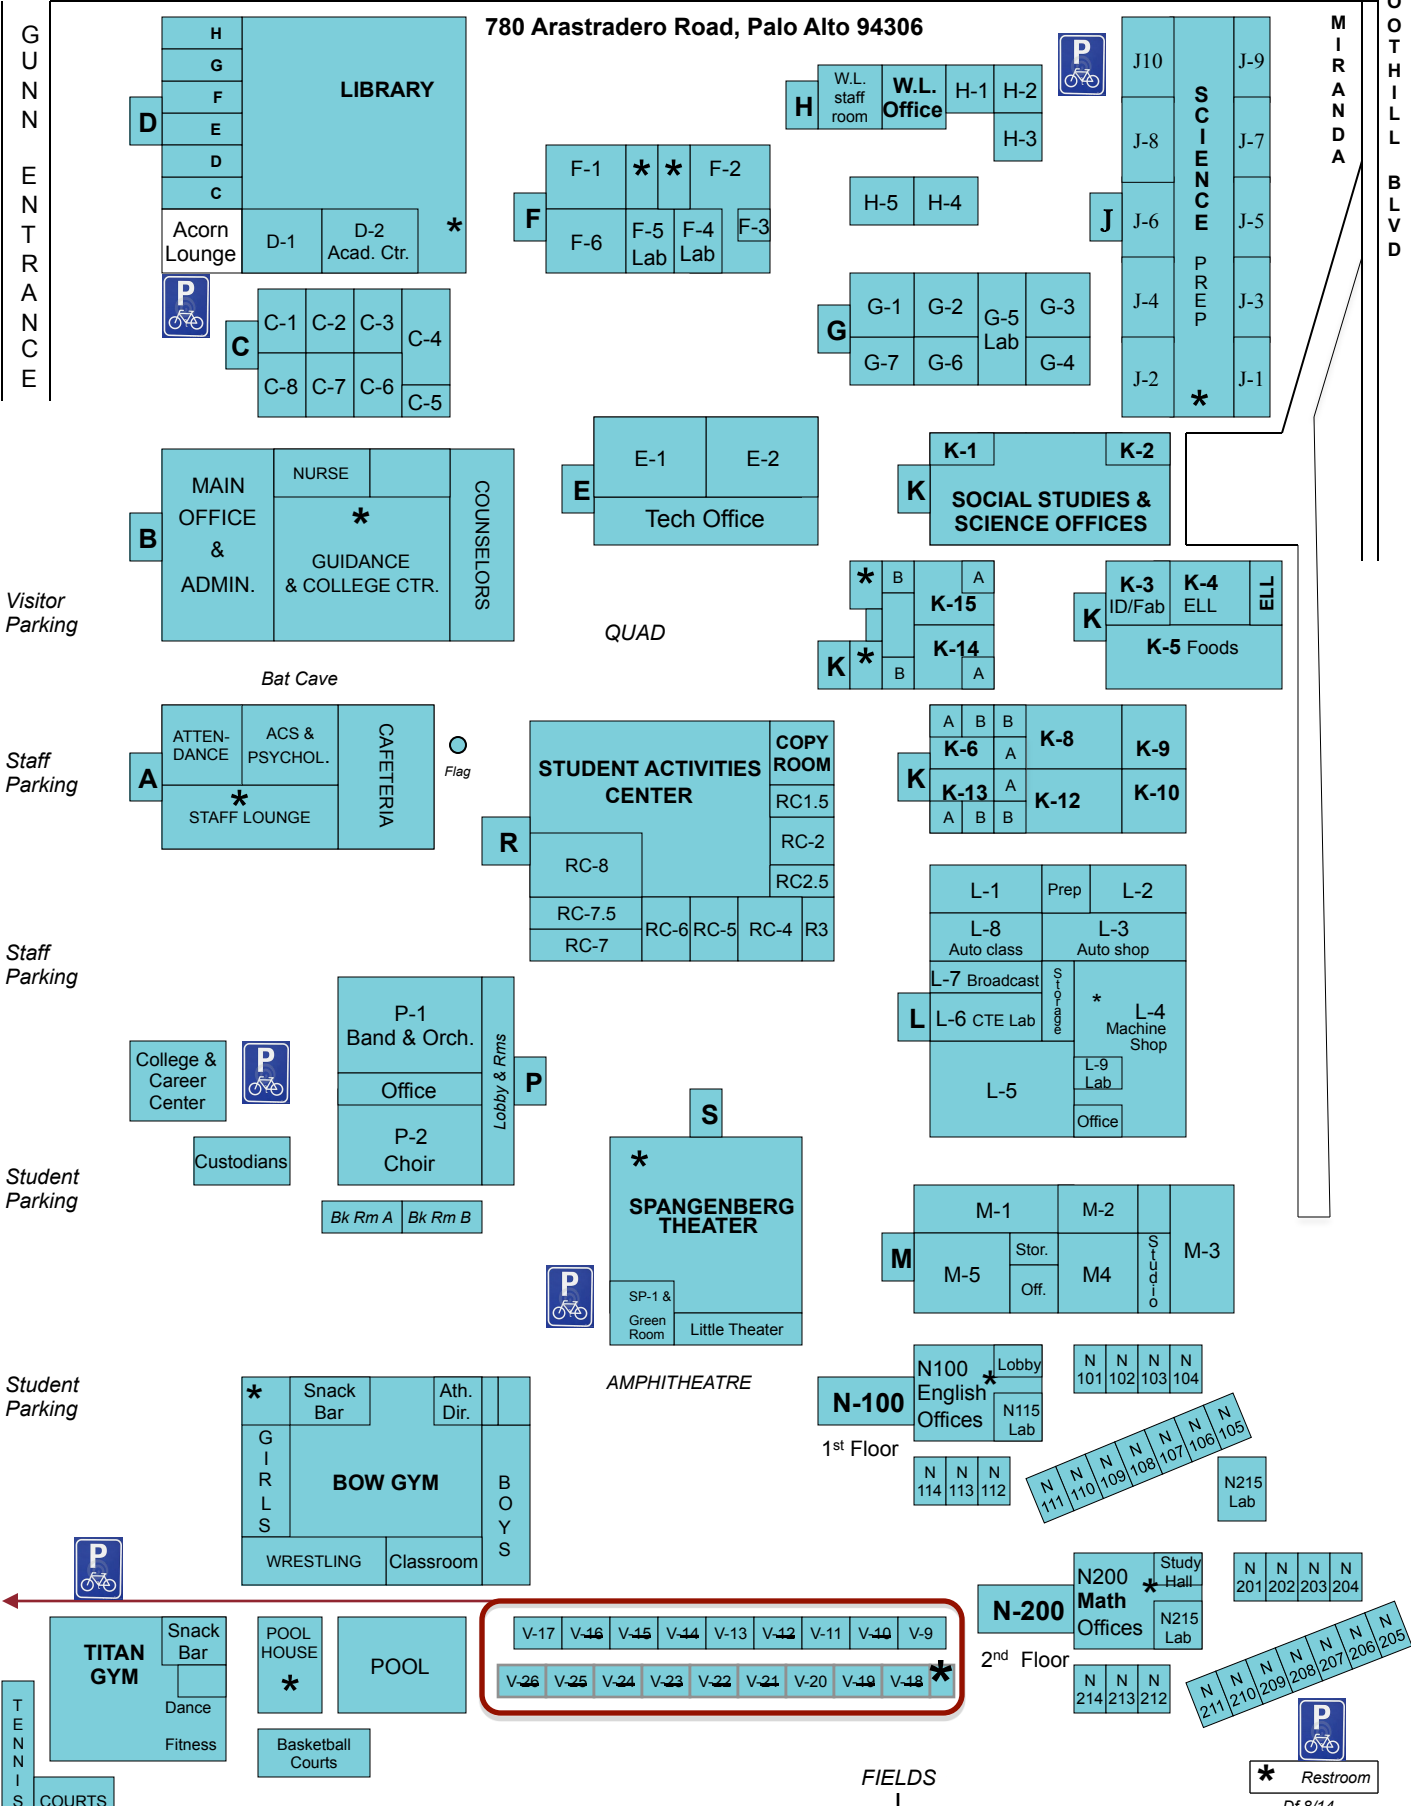

GUNN HIGH SCHOOL

780 Arastradero Road, Palo Alto 94306

FOOTHILL BLVD

MIRANDA

GUNN ENTRANCE

Visitor Parking

Staff Parking

Staff Parking

Student Parking

Student Parking

TENNIS COURTS